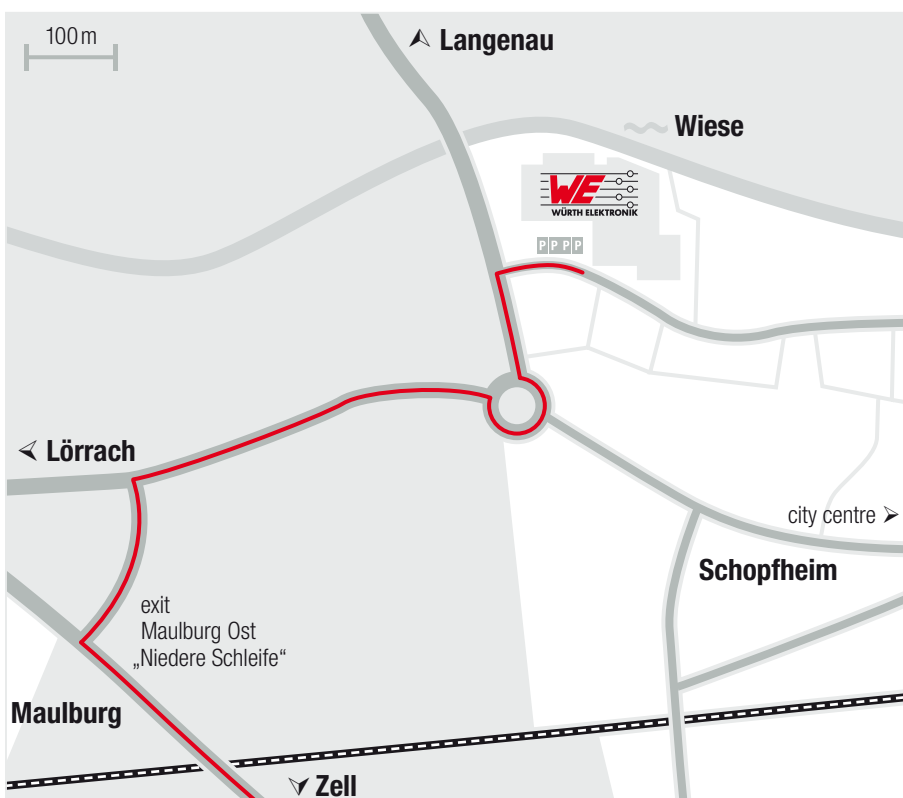

# How to find us

## Rough overview

## Detailed view

### Directions

Coming from Lörrach or Zell follow the B317 till exit Maulburg Ost, Niedere Schleife. Turn right and take the second exit in the roundabout. After about 20 metres turn right again towards "Niedere Schleife".