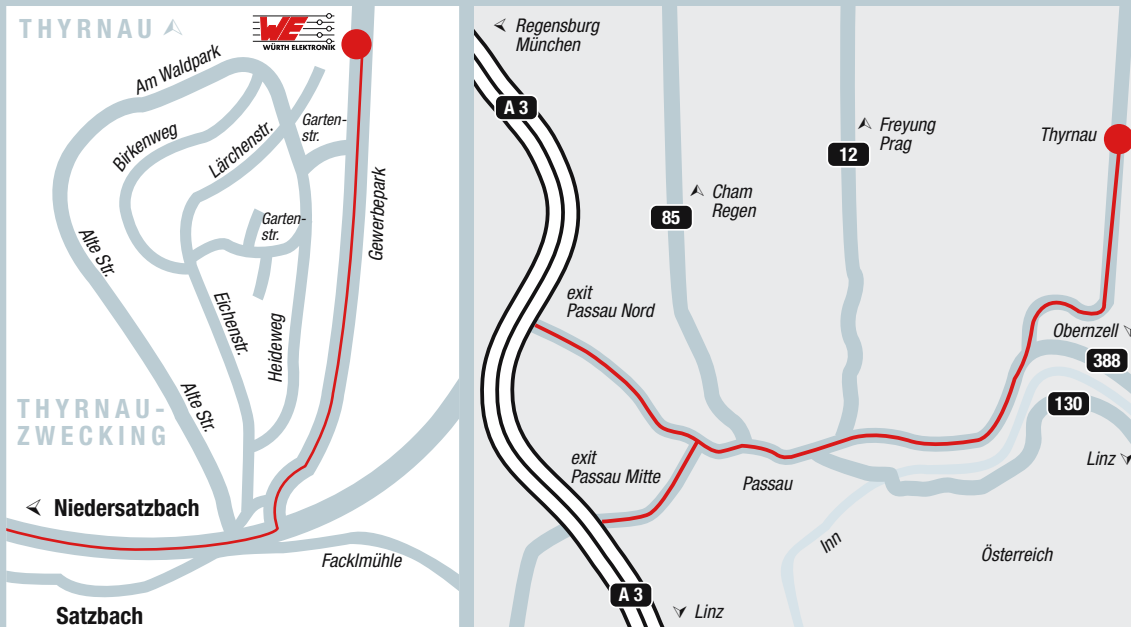

How to find us

Rough overview

Detailed view

Directions

A3 motorway, leave the motorway at PASSAU-NORD (exit no.115), follow the signs for HAUZENBERG-WEGSCHEID. In Passau, do not cross the bridge ("Donaubrücke"), but keep to the left and continue to follow the signs for HAUZENBERG-WEGSCHEID.

After you drive through a short tunnel (towards "Hängebrücke"), turn right (B388 towards OBERNZELL-WEGSCHEID). Continue along the banks of the river for approx. 5 km, past the factory "Zahnradfabrik ZF". At the next major junction, turn left towards THYRNAU-HAUZENBERG. After about 3 km, turn left towards THYRNAU. After about 1 km, you will see WE iBE on the left.