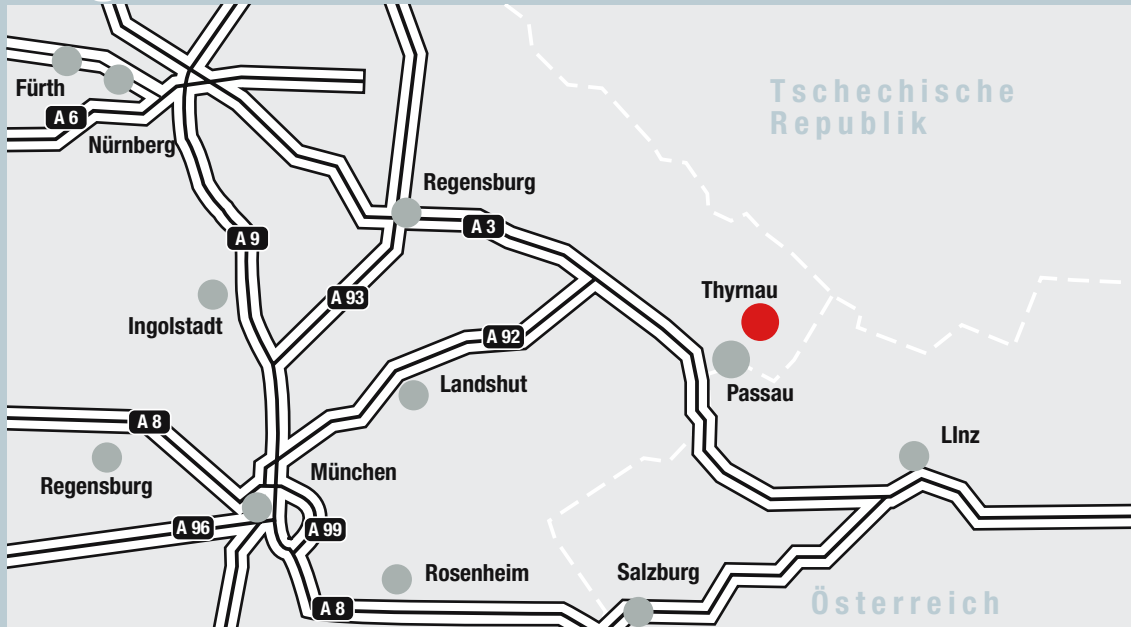

How to find us

Rough overview

Detailed view

Directions

A3 motorway, leave the motorway at PASSAU-NORD (exit no.115), follow the signs for HAUZENBERG-WEGSCHEID. In Passau, do not cross the bridge ("Donaubrücke"), but keep to the left and continue to follow the signs for HAUZENBERG-WEGSCHEID.

After you drive through a short tunnel (towards "Hängebrücke"), turn right (B388 towards OBERNZELL-WEGSCHEID). Continue along the banks of the river for approx. 5 km, past the factory "Zahnradfabrik ZF". At the next major junction, turn left towards THYRNAU-HAUZENBERG. After about 3 km, turn left towards THYRNAU. After about 1 km, you will see WE iBE on the left.